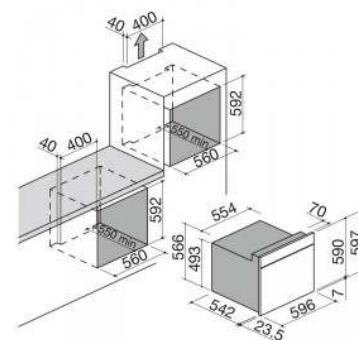

60 cm Feel built-in multiprogram oven Touch Control

- 11 functions
- Touch Control digital programmer
- safety devices: safety door lock, electronic child safety lock
- stainless steel handle
- capacity: 60 litres (gross 65 litres)
- features: easy clean oven lining, extractable and removable door with triple and heat-reflecting glass
- equipment: tangential cooling fan, side racks, interior light, temperature probe, 1 easy clean enamelled deep steel tray, 1 easy clean enamelled steel tray, 1 stainless steel shelf, 2 pairs of telescopic oven rails, tray handle
- maximum temperature: 250° C
- maximum power output: 3 kW