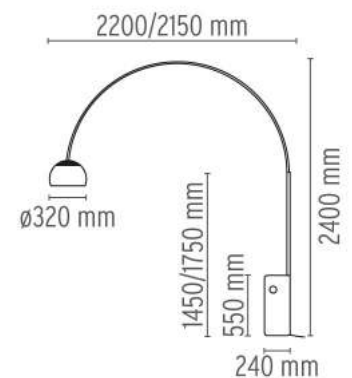

## PHYSICAL

<b>Supply</b>	Power cord
<b>Cord length (mm)</b>	2700
<b>Construction material</b>	Aluminum, Marble, Stainless steel
<b>Weight (kg)</b>	63.8

## DIMENSIONS

### DIMENSIONS