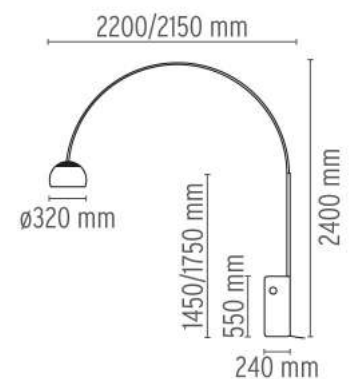

## ARCO

<b>Mounting</b>	Floor
<b>Lamps description</b>	1 x 70W E27 HSGSA
<b>Environment</b>	Indoor
<b>Finish</b>	Marble
<b>Technical description</b>	Floor lamp providing direct light. White Carrara marble base. Satin-finish stainless steel telescopic stem. Pressed, polished and zapon-varnished aluminum swiveling and height-adjustable reflector.

## PHYSICAL

<b>Supply</b>	Power cord
<b>Cord length (mm)</b>	2700
<b>Construction material</b>	Aluminum, Marble, Stainless steel
<b>Weight (kg)</b>	63.8

## DIMENSIONS

### DIMENSIONS