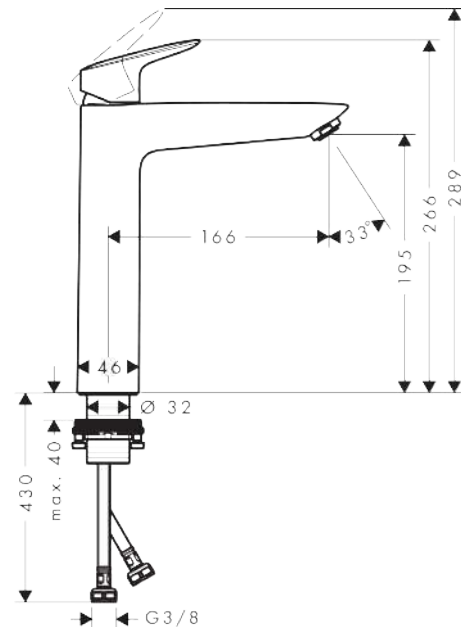

##### product features

- ComfortZone 190
- projection 166 mm
- normal spray
- flow rate at 3 bar: 5 l/min
- ceramic cartridge
- temperature limitation adjustable
- suitable for continuous flow water heaters
- without waste set
- connection dimension: DN15
- not included: waste set

#### Product image

#### Scale drawing