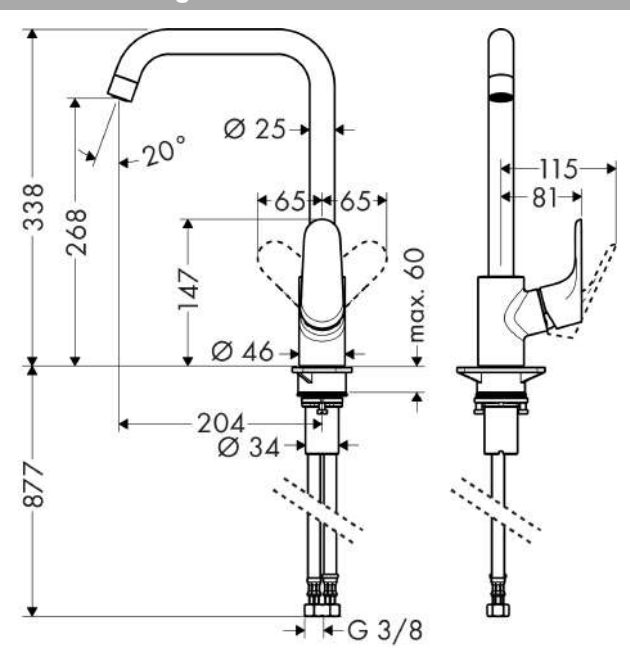

### Single lever kitchen mixer 260 with swivel spout

Surfaces: **chrome** Article Number: **31820000**

### product features

- ComfortZone 260
- swivel range adjustable in 3 steps 110°, 150° or 360°
- handle can be positioned on the right or left
- normal spray
- connection dimension: DN15
- flow rate 12 l/min
- ceramic cartridge
- connection type: G 3/8 connections
- suitable for continuous flow water heaters

## Scale drawing