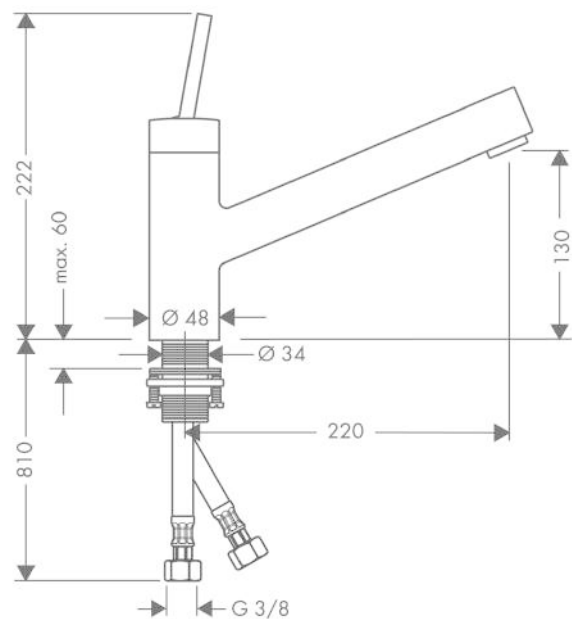

AXOR Starck

Single lever kitchen mixer

Surfaces: **chrome** Article Number: **10801000**

Description

product features

- swivel range 360°
- normal spray
- connection dimension: DN15
- flow rate 11 l/min
- joystick ceramic cartridge
- connection type: G 3/8 connections
- suitable for continuous flow water heaters

Technology

Product image

Scale drawing

Flowchart