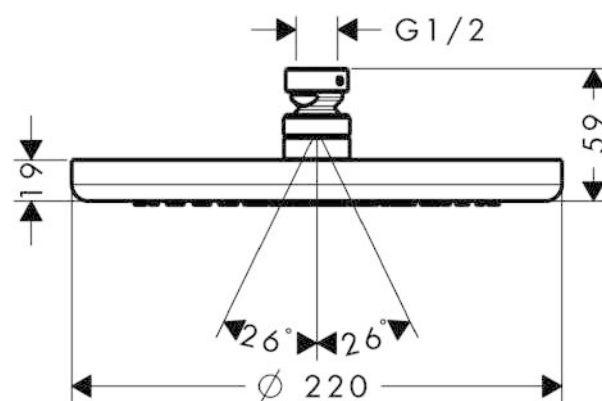

Croma

Overhead shower 220 1jet

Surfaces: **chrome** Article Number: **26464000**

Description

product features

- shower head size: 220 mm
- spray type: RainAir
- flow rate RainAir spray (at 0.3 MPa): 19 l/min
- fully chrome-plated spray disc
- material spray disc: metal
- spray disc removeable for cleaning
- installation: ceiling or wall
- connection thread G 1/2
- connection dimension: DN15

Technology

Product image

Scale drawing

Flowchart

The consumption was measured in combination with the appropriate fittings (thermostat/mixer/in-wall valve) to reflect actual application in practice.