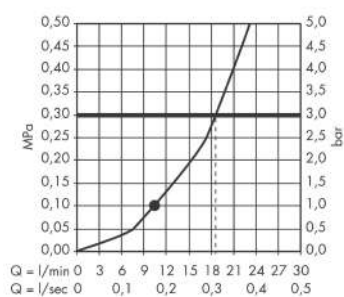

Croma

Overhead shower 220 1jet

Surfaces: **chrome** Article Number: **26464000**

Description

product features

- shower head size: 220 mm
- spray type: RainAir
- flow rate RainAir spray (at 0.3 MPa): 19 l/min
- fully chrome-plated spray disc
- material spray disc: metal
- spray disc removeable for cleaning
- installation: ceiling or wall
- connection thread G 1/2
- connection dimension: DN15

Technology

Product image

Scale drawing

Flowchart

The consumption was measured in combination with the appropriate fittings (thermostat/mixer/in-wall valve) to reflect actual application in practice.