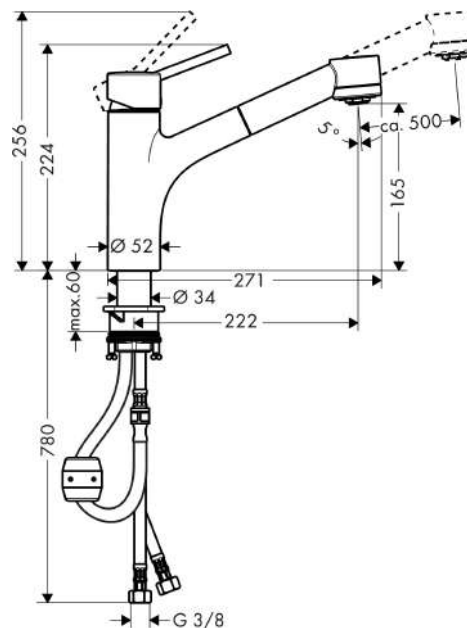

Talis S
Single lever kitchen mixer 170 with pull-out spray
 Surfaces: **chrome** Article Number: **32841000**

Description

product features

- ComfortZone 170
- swivel range 150°
- normal and spray jet
- lockable shower spray, spray returns automatically through handle closing
- connection dimension: DN15
- flow rate 10 l/min
- ceramic cartridge
- connection type: G 3/8 connections
- integrated non-return valve
- suitable for continuous flow water heaters

Technology

Product image

Scale drawing

Flowchart