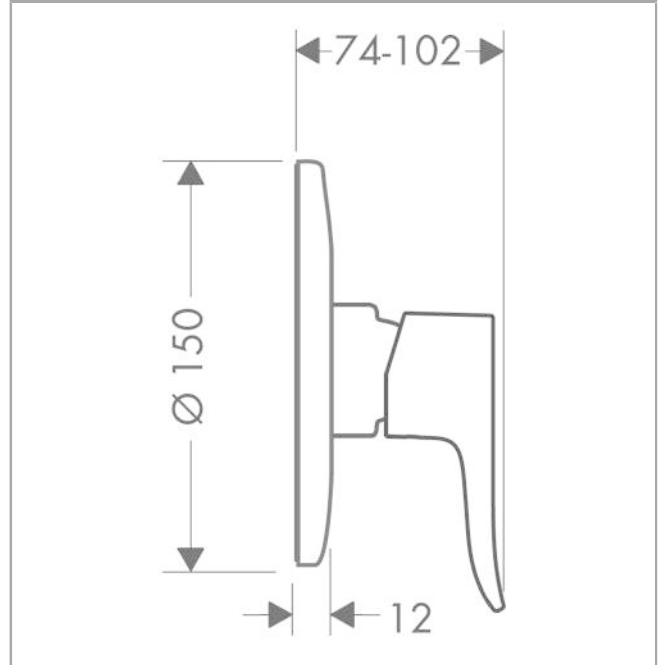

Metris

Single lever shower mixer for concealed installation

Surfaces: **chrome** Article Number: **31686000**

Description

product features

- 1 outlet
- connection type: basic set
- min. operating pressure: 1 bar
- max. operating pressure: 10 bar
- scope of supply: handle, sleeve, escutcheon
- not included: basic set

Product image

Scale drawing

Flowchart