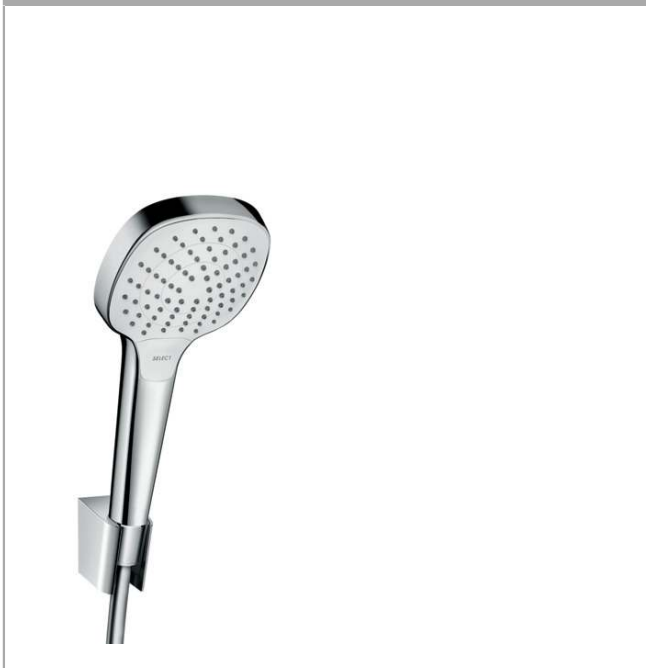

Croma Select E

Shower holder set Vario with shower hose 160 cm

Surfaces: **white/chrome** Article Number: **26413400**

Description

product features

- consists of: hand shower, shower holder, shower hose
- spray type: Rain, IntenseRain, TurboRain
- convenient diversion via Select button
- shower head size: 110 mm
- pivot connectors prevent hose from tangling
- maximum flow rate at 0.3 MPa: 15 l/min
- chrome-plated wall supports of plastic

Technology

Product image

Scale drawing