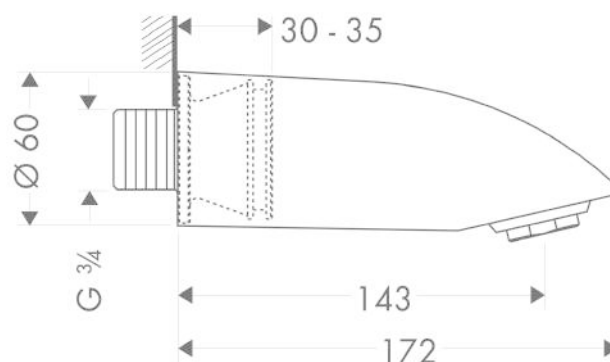

AXOR Carlton

Bath spout

Surfaces: **chrome** Article Number: **11410000**

Description

product features

- projection 143 mm
- flow rate: 25 l/min
- connection dimension: device connection DN20
- spray type: normal spray

Technology

Product image

Scale drawing

Flowchart