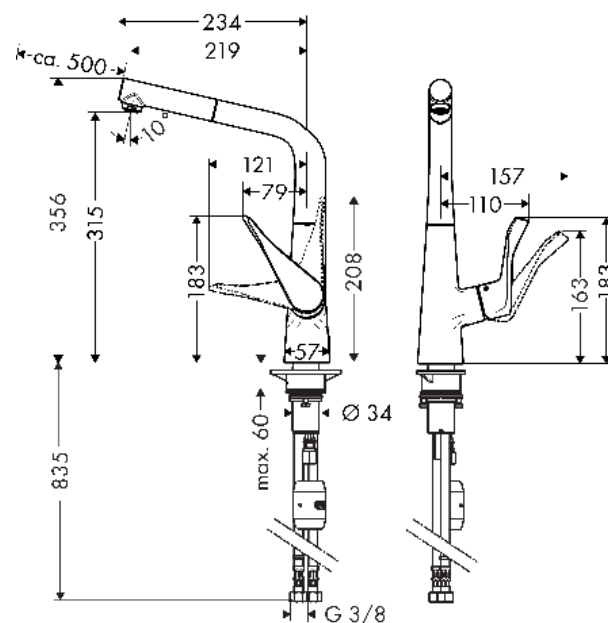

### Single lever kitchen mixer 320 with pull-out spout

Surfaces: **chrome** Article Number: **14821000**

##### product features

- ComfortZone 320
- swivel range 110° / 150°
- laminar spray
- MagFit magnetic shower support
- quick connect shower hose
- connection dimension: DN15
- flow rate 10 l/min
- ceramic cartridge
- connection type: G 3/8 connections
- integrated non-return valve
- suitable for continuous flow water heaters
- significantly reduced splashing by soft start of the water flow

#### Scale drawing