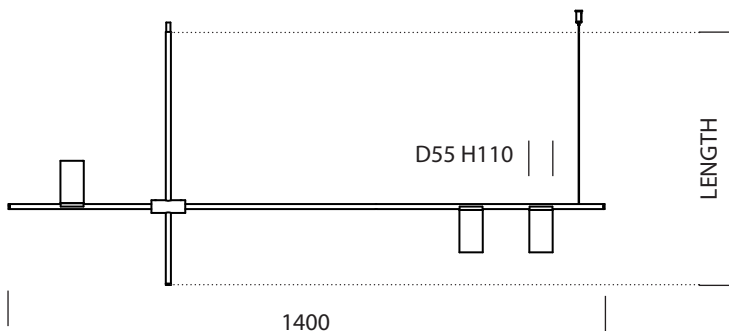

T98H3DZL
T98H3DWL

170
(H90)

order 2 different lengths of tribes by choice with this base

tribes 3 base

black painted
white painted

T98H2DZL
T98H2DWL

280
(H90)

order 3 different lengths of tribes by choice with this base

tribes length 1 - 60cm

black painted
white painted
black painted / gold plated
white painted / gold plated

T98P1DZL
T98P1DWL
T98P1DZLLB
T98P1DWLLB

tribes length 5 - 110cm

black painted
white painted
black painted / gold plated
white painted / gold plated

T98P5DZL
T98P5DWL
T98P5DZLLB
T98P5DWLLB

tribes length 2 - 70cm

black painted
white painted
black painted / gold plated
white painted / gold plated

T98P2DZL
T98P2DWL
T98P2DZLLB
T98P2DWLLB

tribes length 6 - 120cm

black painted
white painted
black painted / gold plated
white painted / gold plated

T98P6DZL
T98P6DWL
T98P6DZLLB
T98P6DWLLB

tribes length 3 - 80cm

black painted
white painted
black painted / gold plated
white painted / gold plated

T98P3DZL
T98P3DWL
T98P3DZLLB
T98P3DWLLB

tribes length 7 - 130cm

black painted
white painted
black painted / gold plated
white painted / gold plated

T98P7DZL
T98P7DWL
T98P7DZLLB
T98P7DWLLB

tribes length 4 - 100cm

black painted
white painted
black painted / gold plated
white painted / gold plated

T98P4DZL
T98P4DWL
T98P4DZLLB
T98P4DWLLB

tribes length 8 - 140cm

black painted
white painted
black painted / gold plated
white painted / gold plated

T98P8DZL
T98P8DWL
T98P8DZLLB
T98P8DWLLB

karveelstraat 2
8380 zeebrugge, belgium

+32 (0)50 54 35 49
+32 (0)50 54 35 40

info@tossb.com
www.tossb.com

tossB reserves the right to alter materials, dimensions and characteristics without prior notice. This documentation replaces all previous documentation. Read the installation-instructions carefully. Our general terms and conditions shall apply notwithstanding any stipulation to the contrary to all the orders and agreements with tossB. You can obtain a copy of these conditions on demand.

Product documentation © tossB 2017. All rights reserved.