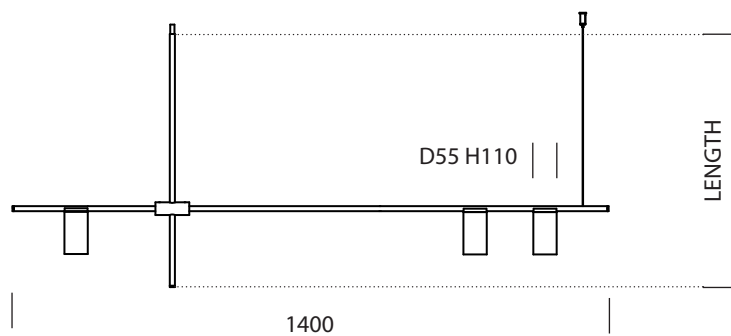

tribes length 5 - 110cm downlight

black painted **T98DP5DZL**
 white painted **T98DP5DWL**
 black painted / gold plated **T98DP5DZLLB**
 white painted / gold plated **T98DP5DWLLB**

tribes length 6 - 120cm downlight

black painted **T98DP6DZL**
 white painted **T98DP6DWL**
 black painted / gold plated **T98DP6DZLLB**
 white painted / gold plated **T98DP6DWLLB**

tribes length 7 - 130cm downlight

black painted **T98DP7DZL**
 white painted **T98DP7DWL**
 black painted / gold plated **T98DP7DZLLB**
 white painted / gold plated **T98DP7DWLLB**

tribes length 8 - 140cm downlight

black painted **T98DP8DZL**
 white painted **T98DP8DWL**
 black painted / gold plated **T98DP8DZLLB**
 white painted / gold plated **T98DP8DWLLB**

karveelstraat 2
 8380 zeebrugge, belgium