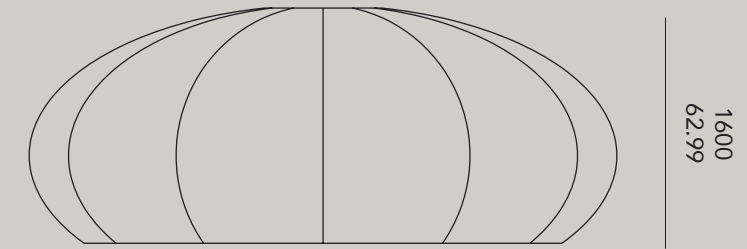

Maison Bettant, Paris - architect Mona LISA - Christophe Millet - photograph by Five 5 Star - lightdesign Inédit

1400
62.99

3250
127.95

4000
157.48

°XXXL(amp)

XXXL.927.000	XXXL(amp) standard 9 x E27 - excl. lamps
XXXL.927.RGB.M	XXXL(amp) 9 x E27 socket + RGB LED master + remote control
XXXL.927.RGB.S	XXXL(amp) 9 x E27 socket + RGB LED slave
XXXL.927.RGB.DMX	XXXL(amp) 9 x E27 socket + RGB LED DMX controllable
XXXL.927.RGB.DAL	XXXL(amp) 9 x E27 socket + RGB LED DALI controllable

material: PE - weight: 355 kg / 12.525 oz - 230VAC - max 1500W

included: 4 m / 155 in cables & 12 suspension elements, lighting element with 2 m / 78 in suspension bar