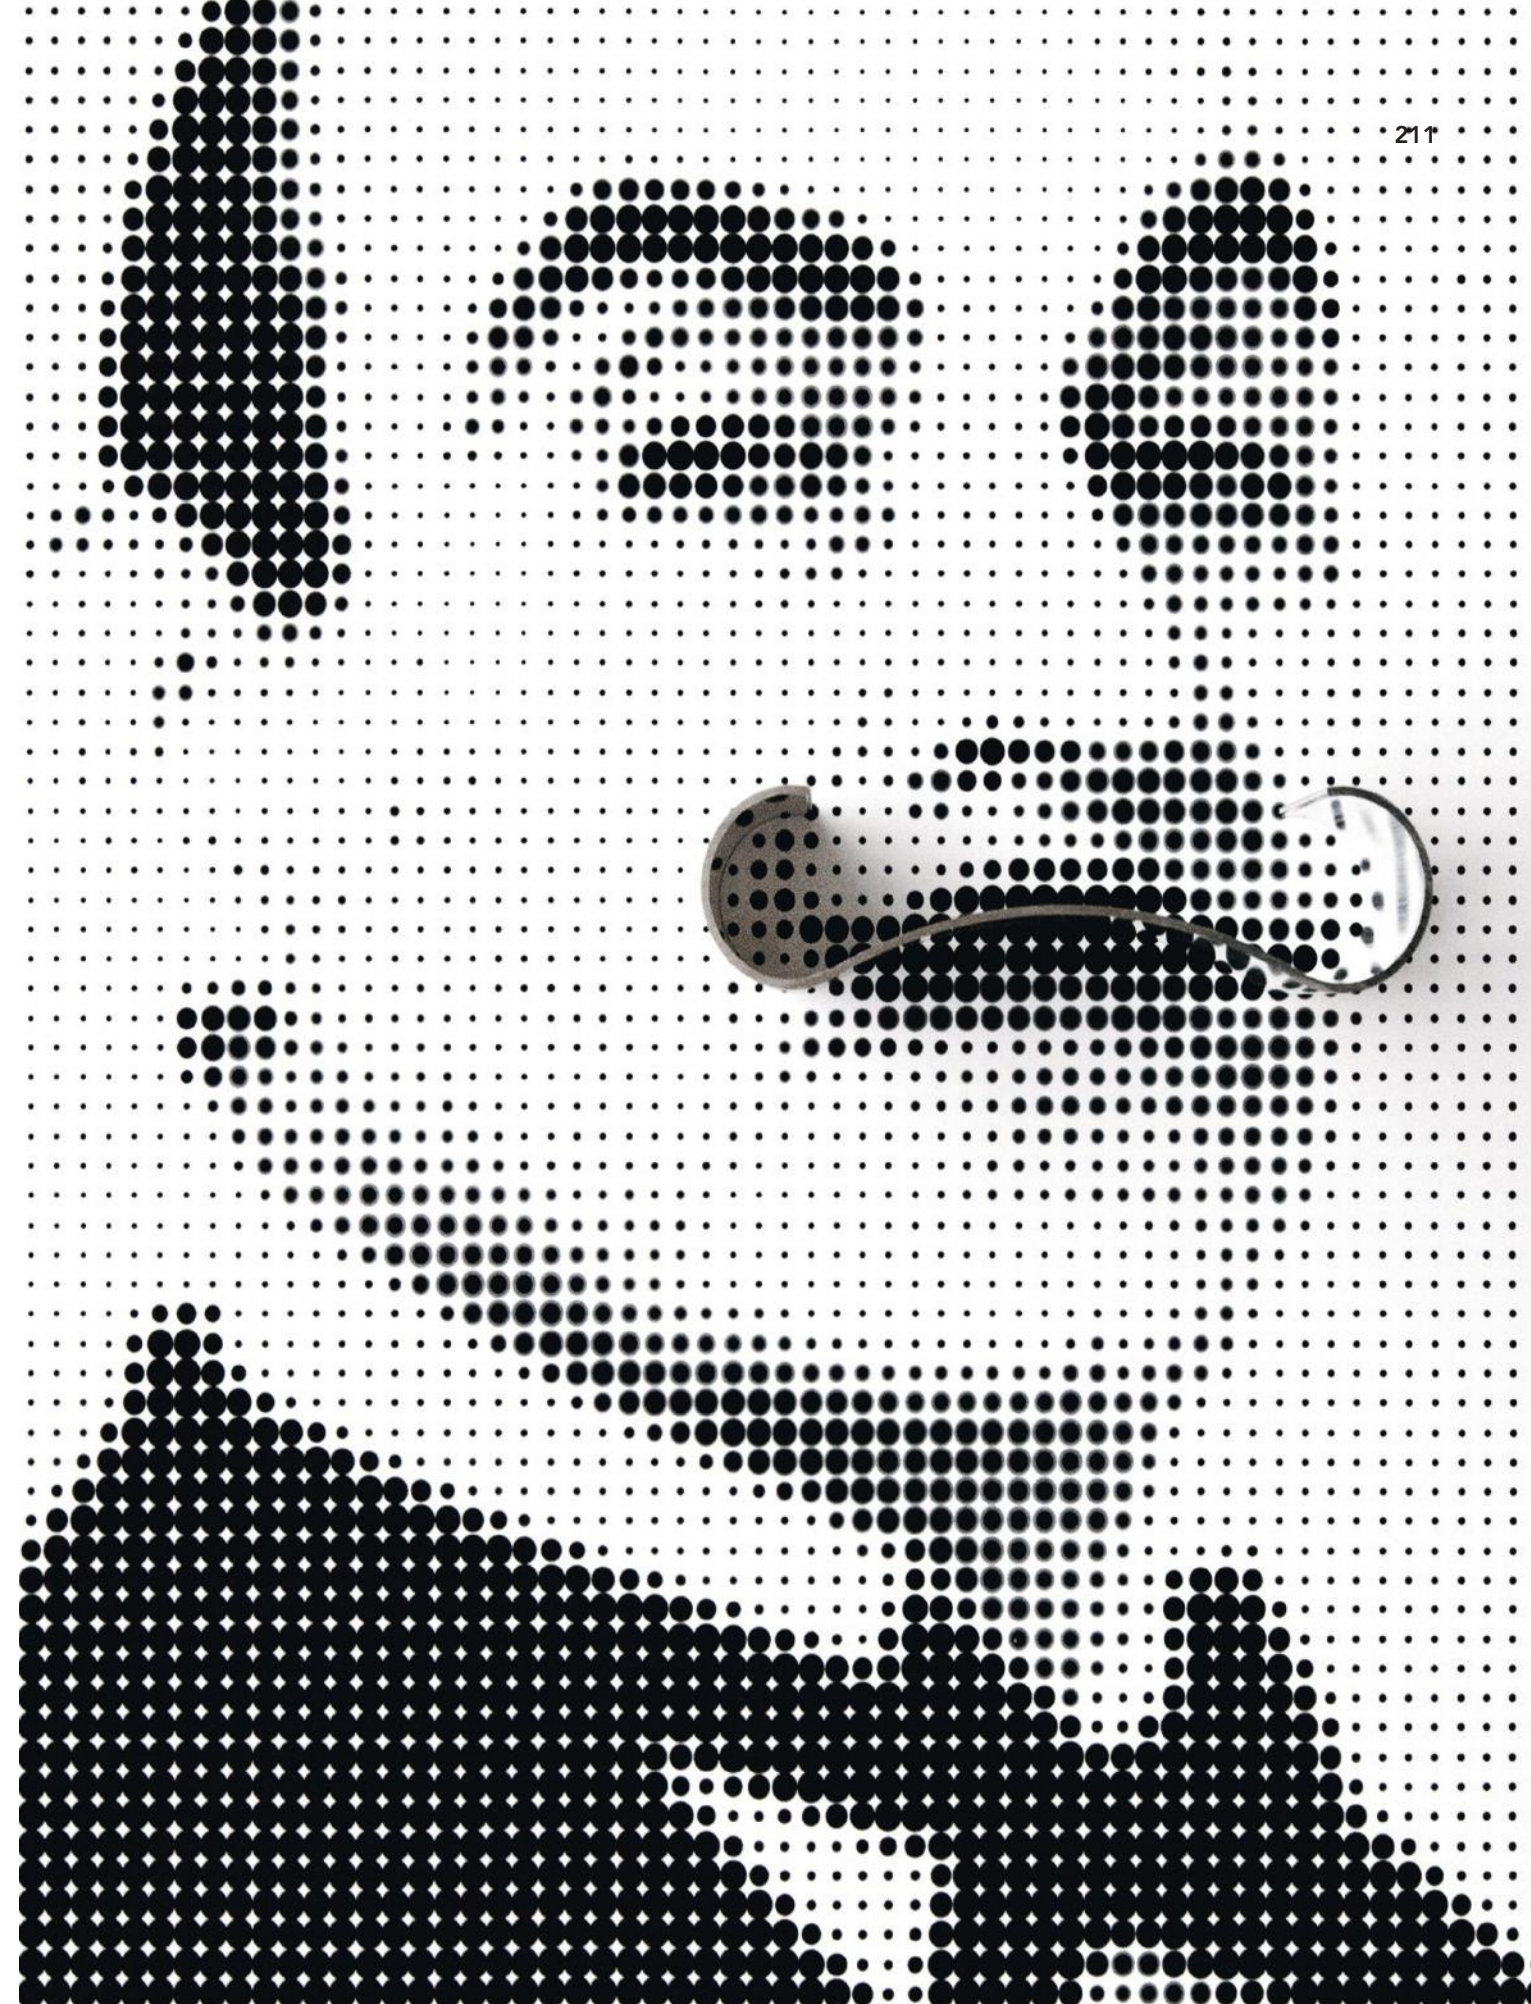

°poiro

Curled as a curly moustache, is the corpus of the light element, called “Poirot”, with whom this moustache is associated the best. Available as hanging lamp or two types of wall lamp and in several colors. With a lumen output of over 2500lm for the wall version and over 7000lm for the hanging version, the Poirot is perfect for situations where a lot of light is required.

Design by Bart Lens

POIROT

652
25.66

MAGNETIC
POIROT

652
25.66

105
4.13

PENDANT
POIROT

1887
74.29

160
6.29

40
1.57

°poirot

PRT.WH.30	white
PRT.RAL.30	other RAL colors
PRT.MG.WH.30	magnetic wall version - white - incl. wall bracket
PRT.MG.RAL.30	magnetic wall version, custom RAL color, incl. wall bracket
PRT.PD.WH.30	pendant version - white
PRT.PD.RAL.30	pendant version - custom RAL color

material: painted aluminium - single: 1,4 kg - 50 oz / 16W - 1140lm - pendant: 4,3 kg - 152 oz / 102W - 4320lm
230VAC - 3000K LED tube T8