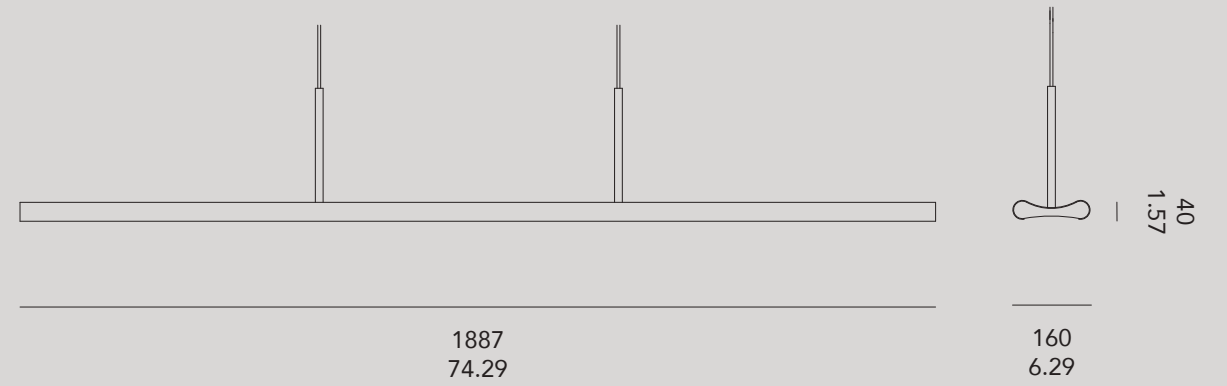

°poiro

Curled as a curly moustache, is the corpus of the light element, called “Poirot”, with whom this moustache is associated the best. Available as hanging lamp or two types of wall lamp and in several colors. With a lumen output of over 2500lm for the wall version and over 7000lm for the hanging version, the Poirot is perfect for situations where a lot of light is required.

Design by Bart Lens

POIROT

652
25.66

MAGNETIC
POIROT

652
25.66

105
4.13

PENDANT
POIROT

1887
74.29