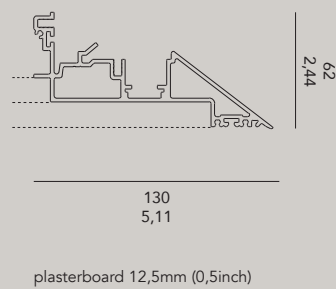

Design by Eden Design

°hide-out ^{NEW}

material aluminium coated
 weight 80gr / 0.17lb
 voltage 24Vdc
 max 240W (on length of 4m)
 dimming 1-10V / 0-10V / DALI
 certifications CE 
 classifications IP20 

HIDEOUT single track

plasterboard 12,5mm (0,5inch)

HIDEOUT double track with cover

HIDEOUT.L.C.V

Length	4000	standard length in mm
	300 - ...	custom length in mm
Color body	BK	black matt ral 9011
	WH	white matt ral 9016
	AL	aluminium color ral 9006 (on request)
Version	SI	single track
	DU	double track

Cover

HIDE.OUT.CO.WH
 HIDE.OUT.CO.BL

End Cap

HIDE.OUT.EC.WH
 HIDE.OUT.EC.BL

Mention the outside dimensions of the tracks and the inner corners