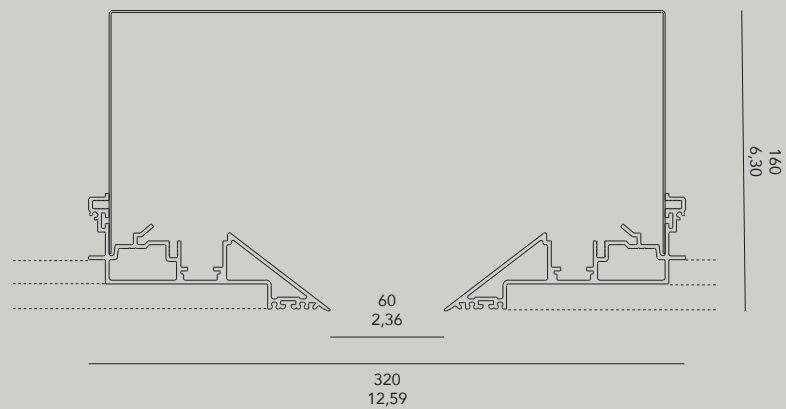

Design by Eden Design

°hide-out ^{NEW}

material aluminium coated
 weight 80gr / 0.17lb
 voltage 24Vdc
 max 240W (on length of 4m)
 dimming 1-10V / 0-10V / DALI
 certifications CE 
 classifications IP20 

HIDEOUT single track

plasterboard 12,5mm (0,5inch)

HIDEOUT double track with cover

HIDEOUT.L.C.V

Length	4000	standard length in mm
	300 - ...	custom length in mm
Color body	BK	black matt ral 9011
	WH	white matt ral 9016
	AL	aluminium color ral 9006 (on request)
Version	SI	single track
	DU	double track

Cover

HIDE.OUT.CO.WH
 HIDE.OUT.CO.BL

End Cap

HIDE.OUT.EC.WH
 HIDE.OUT.EC.BL

Mention the outside dimensions of the tracks and the inner corners