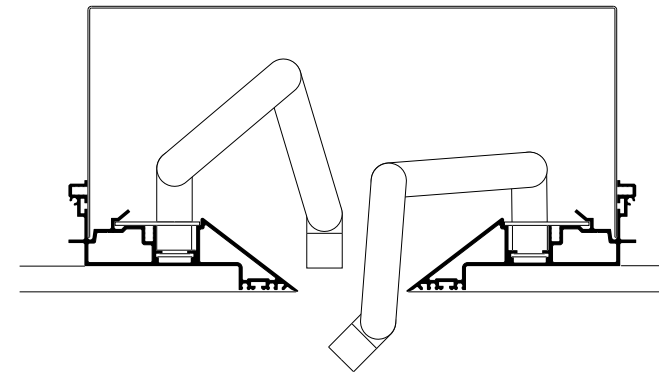

°hide-out ^{NEW}

Hide-out is a 24 Vdc recessed track system which offers a great flexibility in terms of moving around the LED lighting fixtures 'nook' and 'tag' since they don't have a power cable. This means that any person can move the lighting fixtures since there is no need of connecting wires. The lighting fixtures have a hinge system which makes that you can hide them inside the ceiling or pull them out. Optionally available with indirect ambient lighting. Hide-out is available in black and white.

Design by Eden Design

°hide-out ^{NEW}

material aluminium coated
 weight 80gr / 0.17lb
 voltage 24Vdc
 max 240W (on length of 4m)
 dimming 1-10V / 0-10V / DALI
 certifications CE 
 classifications IP20 

HIDEOUT single track

plasterboard 12,5mm (0,5inch)

HIDEOUT double track with cover

HIDEOUT.L.C.V

Length	4000	standard length in mm
	300 - ...	custom length in mm
Color body	BK	black matt ral 9011
	WH	white matt ral 9016
	AL	aluminium color ral 9006 (on request)
Version	SI	single track
	DU	double track