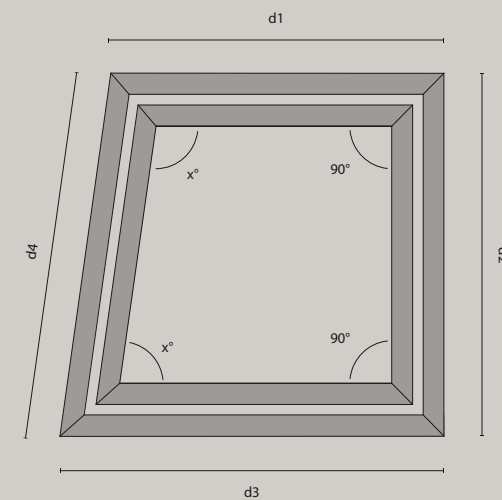

Design by Eden Design

°hide-out ^{NEW}

material aluminium coated
 weight 80gr / 0.17lb
 voltage 24Vdc
 max 240W (on length of 4m)
 dimming 1-10V / 0-10V / DALI
 certifications CE 
 classifications IP20 

HIDEOUT single track

plasterboard 12,5mm (0,5inch)

HIDEOUT double track with cover

HIDEOUT.L.C.V

Length	4000	standard length in mm
	300 - ...	custom length in mm
Color body	BK	black matt ral 9011
	WH	white matt ral 9016
	AL	aluminium color ral 9006 (on request)
Version	SI	single track
	DU	double track

Cover

HIDE.OUT.CO.WH
 HIDE.OUT.CO.BL

End Cap

HIDE.OUT.EC.WH
 HIDE.OUT.EC.BL

Mention the outside dimensions of the tracks and the inner corners