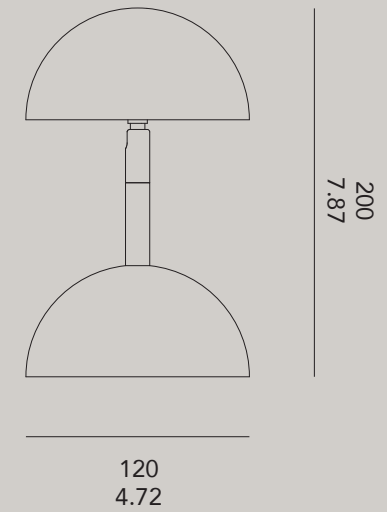

°diabolo

Two hemispheres, a couple or twins, of which one of them is lighted by LED and rotates 190° / 360° on its axis. Single or in line, it evokes images of a solar eclipse, a chesterfield chair or a diabolo toy. Available as table-lamp, wall lamp or ceiling lamp and in several colors.

Design by Bart Lens

°diabolo

DBL.WH.30	white - 3000K LED
DBL.BK.30	black - 3000K LED
DBL.BRZ.30	bronze - 3000K LED
DBL.BRS.30	brass - 3000K LED
DBL.RAL.30	other RAL colors - 3000K LED
DBL.TBL.WH.30	table model - white - 3000K LED
DBL.TBL.BK.30	table model - black - 3000K LED
DBL.TBL.BRZ.30	table model - bronze - 3000K LED
DBL.TBL.BRS.30	table model - brass - 3000K LED
DBL.TBL.RAL.30	table model - other RAL colors - 3000K LED
DBL.WH.27	white - 2700K LED
DBL.BK.27	black - 2700K LED
DBL.BRZ.27	bronze - 2700K LED
DBL.BRS.27	brass - 2700K LED
DBL.RAL.27	other RAL colors - 2700K LED
DBL.TBL.WH.27	table model - white - 2700K LED
DBL.TBL.BK.27	table model - black - 2700K LED
DBL.TBL.BRZ.27	table model - bronze - 2700K LED
DBL.TBL.BRS.27	table model - brass - 2700K LED
DBL.TBL.RAL.27	table model - other RAL colors - 2700K LED

material: painted aluminium - weight: 1,2 kg / 42,3 oz - 230VAC - 5W - dimmable 1-10V