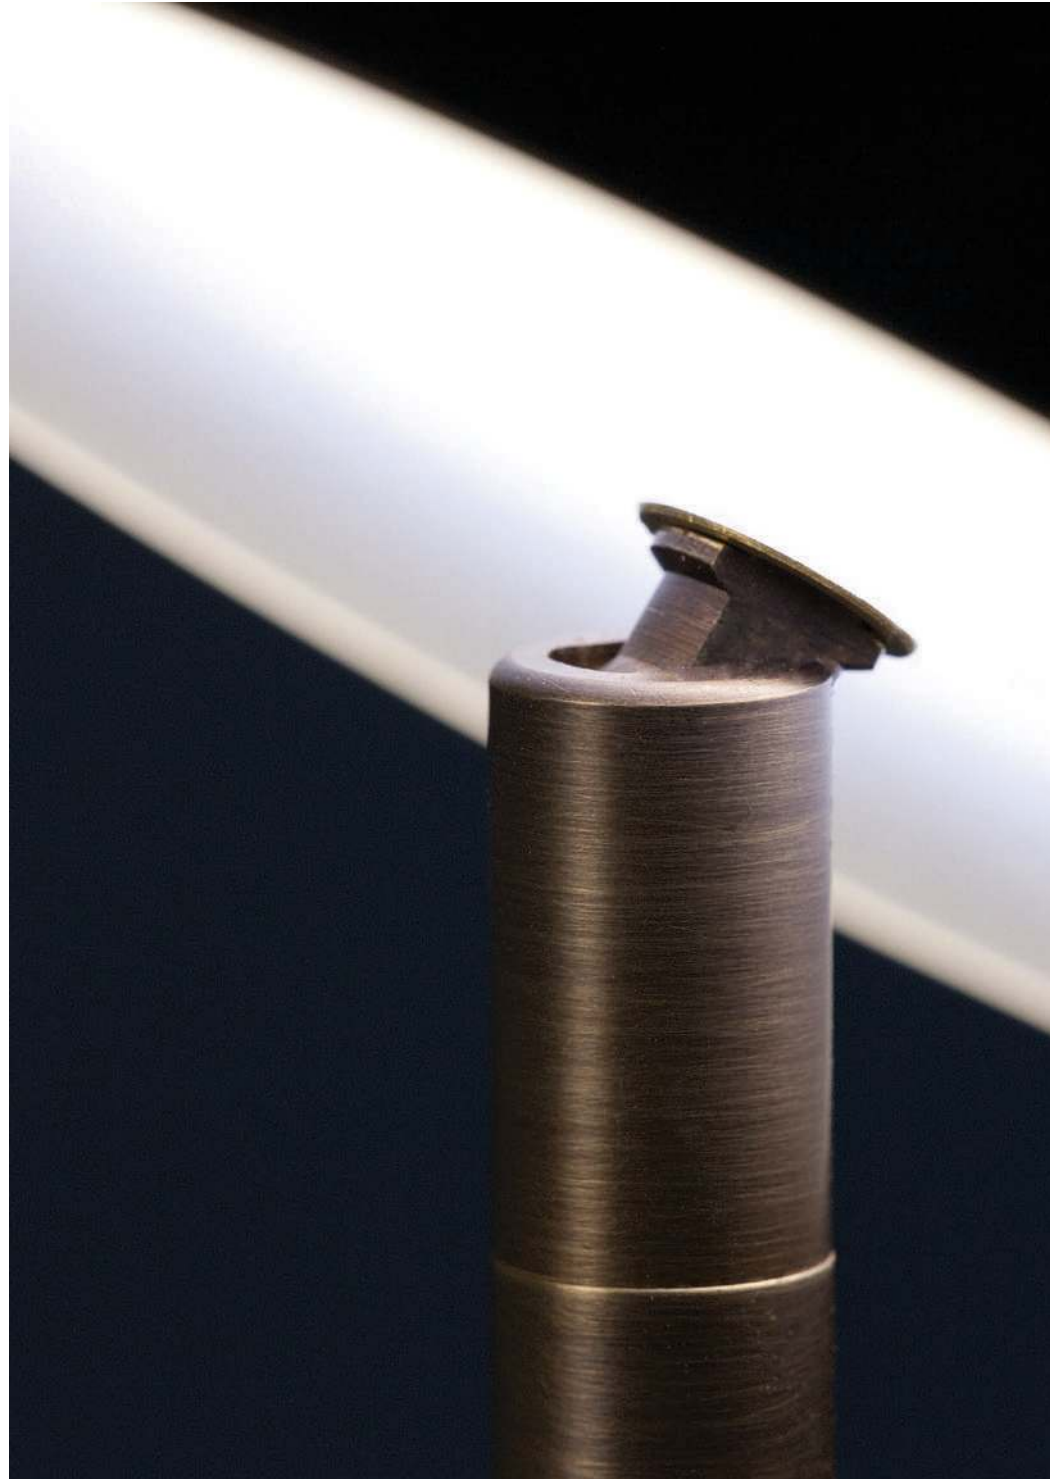

°diabolo

Two hemispheres, a couple or twins, of which one of them is lighted by LED and rotates 190° / 360° on its axis. Single or in line, it evokes images of a solar eclipse, a chesterfield chair or a diabolo toy. Available as table-lamp, wall lamp or ceiling lamp and in several colors.

Design by Bart Lens

°diabolo

DBL.WH.30	white - 3000K LED
DBL.BK.30	black - 3000K LED
DBL.BRZ.30	bronze - 3000K LED
DBL.BRS.30	brass - 3000K LED
DBL.RAL.30	other RAL colors - 3000K LED
DBL.TBL.WH.30	table model - white - 3000K LED
DBL.TBL.BK.30	table model - black - 3000K LED
DBL.TBL.BRZ.30	table model - bronze - 3000K LED
DBL.TBL.BRS.30	table model - brass - 3000K LED
DBL.TBL.RAL.30	table model - other RAL colors - 3000K LED
DBL.WH.27	white - 2700K LED
DBL.BK.27	black - 2700K LED
DBL.BRZ.27	bronze - 2700K LED
DBL.BRS.27	brass - 2700K LED
DBL.RAL.27	other RAL colors - 2700K LED
DBL.TBL.WH.27	table model - white - 2700K LED
DBL.TBL.BK.27	table model - black - 2700K LED
DBL.TBL.BRZ.27	table model - bronze - 2700K LED
DBL.TBL.BRS.27	table model - brass - 2700K LED
DBL.TBL.RAL.27	table model - other RAL colors - 2700K LED

material: painted aluminium - weight: 1,2 kg / 42,3 oz - 230VAC - 5W - dimmable 1-10V