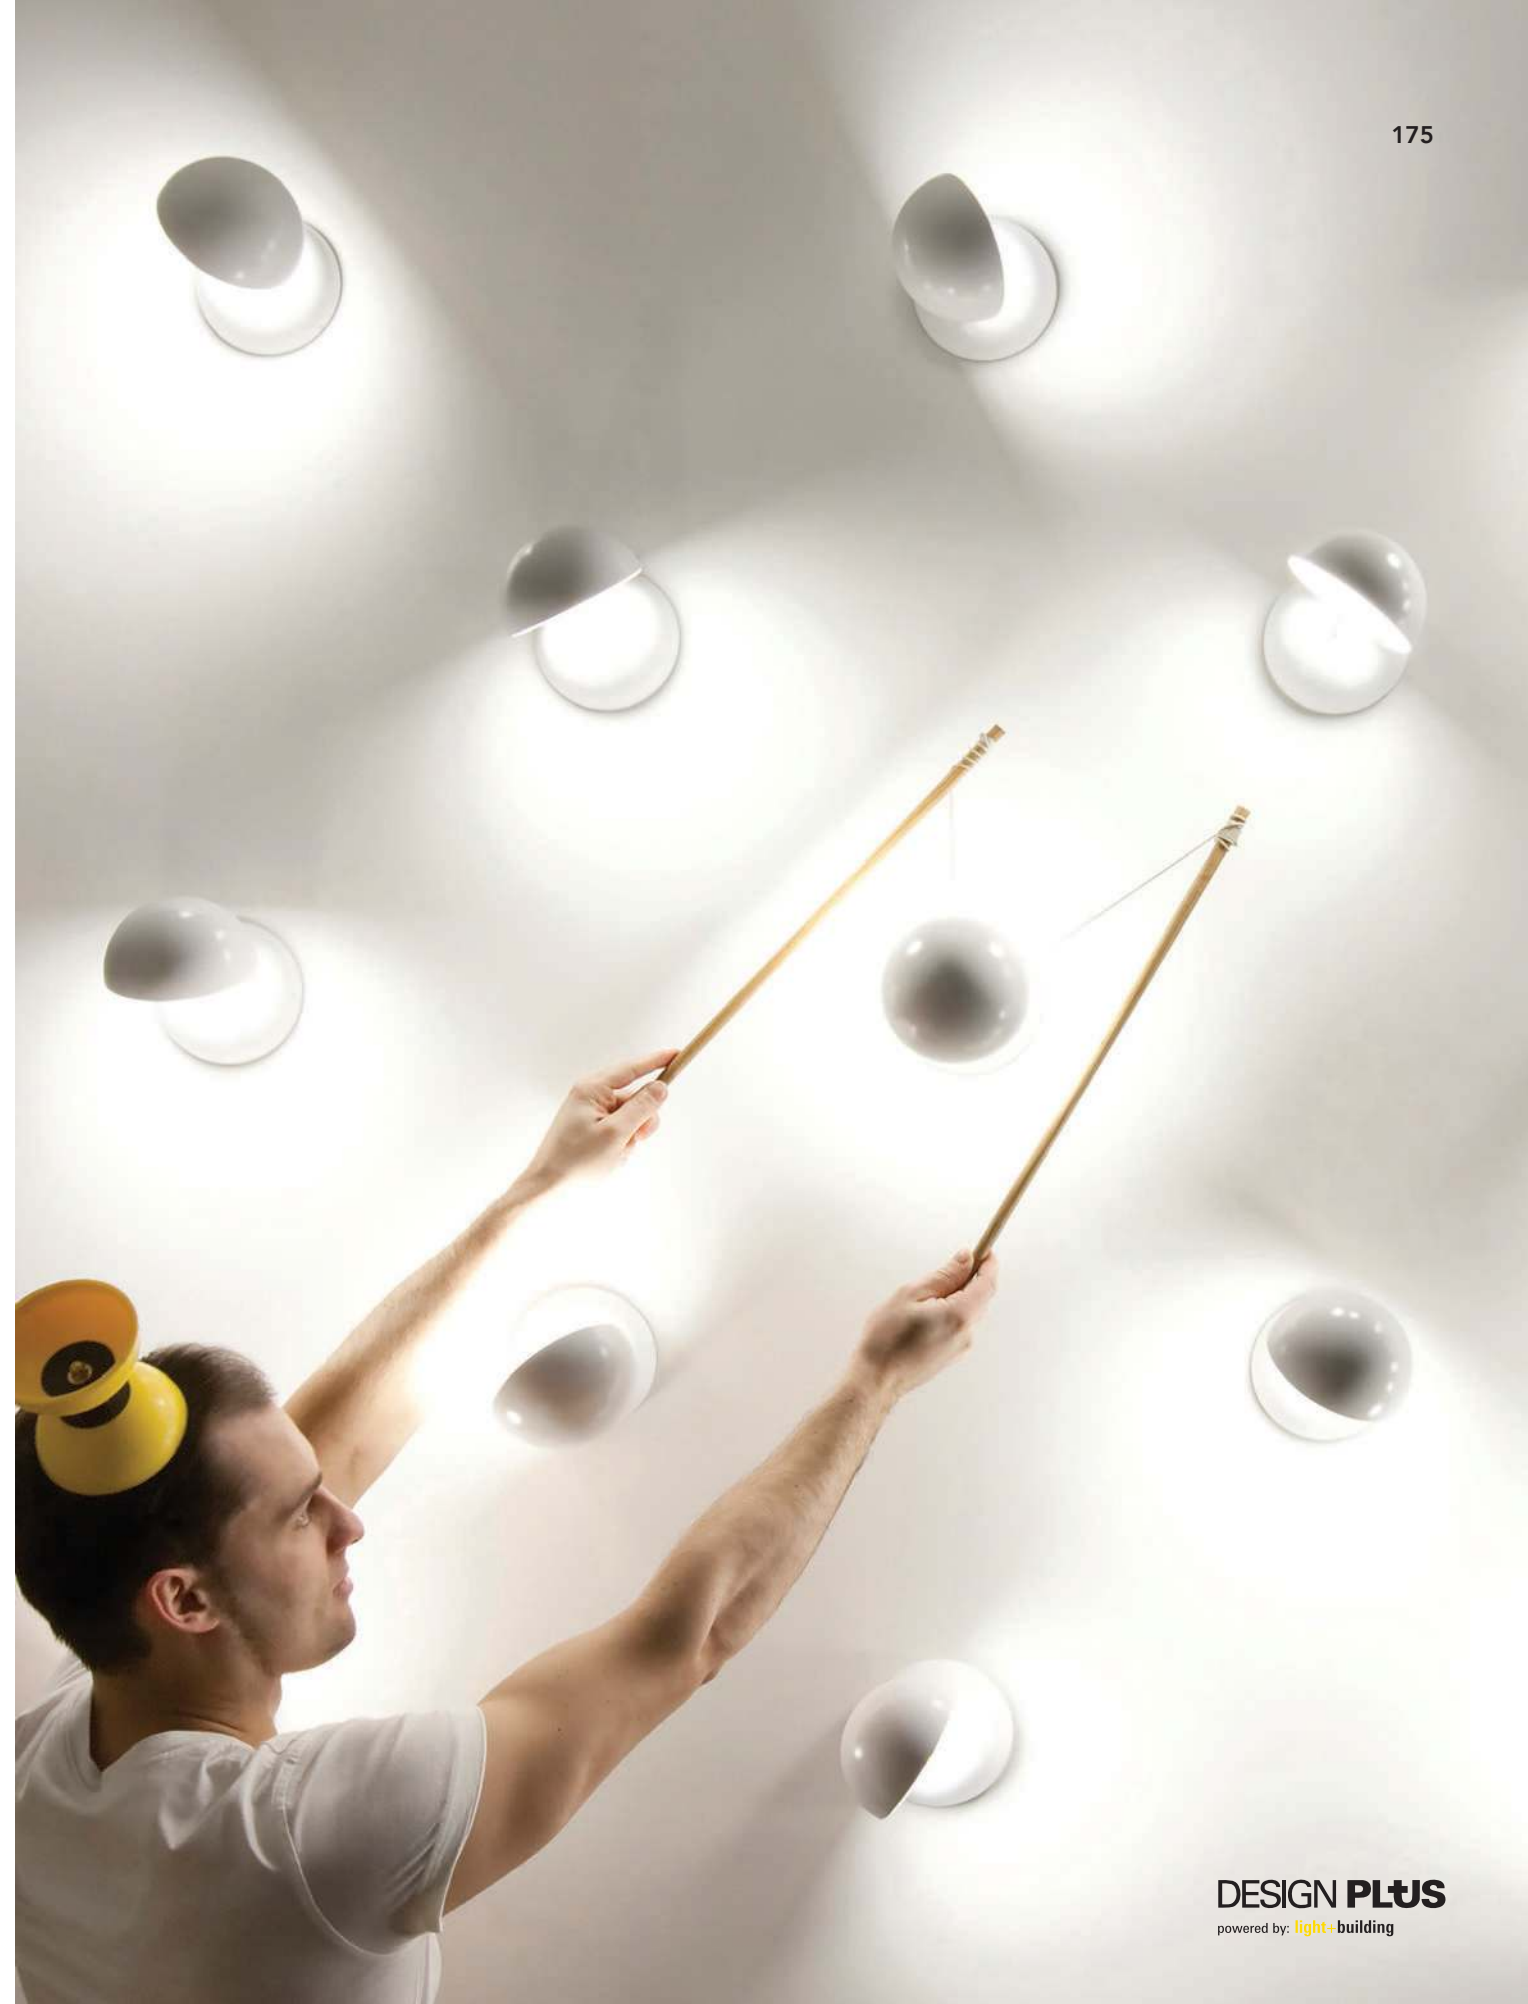

°diabolo

Two hemispheres, a couple or twins, of which one of them is lighted by LED and rotates 190° / 360° on its axis. Single or in line, it evokes images of a solar eclipse, a chesterfield chair or a diabolo toy. Available as table-lamp, wall lamp or ceiling lamp and in several colors.

Design by Bart Lens

°diabolo

DBL.WH.30	white - 3000K LED
DBL.BK.30	black - 3000K LED
DBL.BRZ.30	bronze - 3000K LED
DBL.BRS.30	brass - 3000K LED
DBL.RAL.30	other RAL colors - 3000K LED
DBL.TBL.WH.30	table model - white - 3000K LED
DBL.TBL.BK.30	table model - black - 3000K LED
DBL.TBL.BRZ.30	table model - bronze - 3000K LED
DBL.TBL.BRS.30	table model - brass - 3000K LED
DBL.TBL.RAL.30	table model - other RAL colors - 3000K LED
DBL.WH.27	white - 2700K LED
DBL.BK.27	black - 2700K LED
DBL.BRZ.27	bronze - 2700K LED
DBL.BRS.27	brass - 2700K LED
DBL.RAL.27	other RAL colors - 2700K LED
DBL.TBL.WH.27	table model - white - 2700K LED
DBL.TBL.BK.27	table model - black - 2700K LED
DBL.TBL.BRZ.27	table model - bronze - 2700K LED
DBL.TBL.BRS.27	table model - brass - 2700K LED
DBL.TBL.RAL.27	table model - other RAL colors - 2700K LED

material: painted aluminium - weight: 1,2 kg / 42,3 oz - 230VAC - 5W - dimmable 1-10V