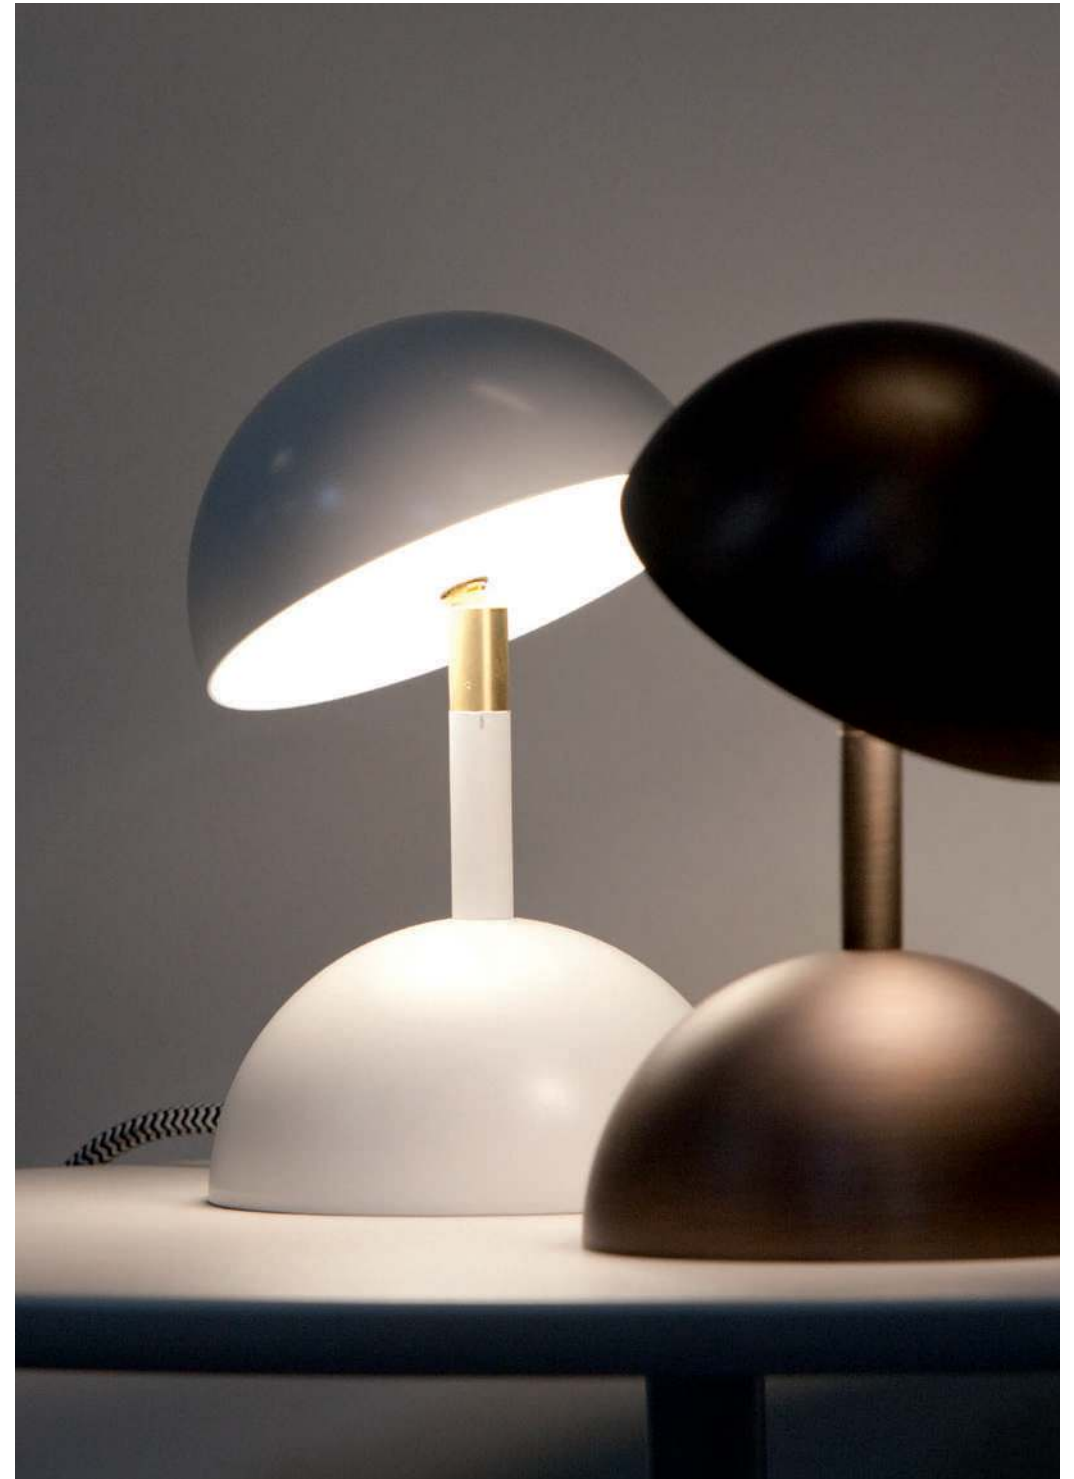

°diabolo

Two hemispheres, a couple or twins, of which one of them is lighted by LED and rotates 190° / 360° on its axis. Single or in line, it evokes images of a solar eclipse, a chesterfield chair or a diabolo toy. Available as table-lamp, wall lamp or ceiling lamp and in several colors.

Design by Bart Lens

°diabolo

DBL.WH.30	white - 3000K LED
DBL.BK.30	black - 3000K LED
DBL.BRZ.30	bronze - 3000K LED
DBL.BRS.30	brass - 3000K LED
DBL.RAL.30	other RAL colors - 3000K LED
DBL.TBL.WH.30	table model - white - 3000K LED
DBL.TBL.BK.30	table model - black - 3000K LED
DBL.TBL.BRZ.30	table model - bronze - 3000K LED
DBL.TBL.BRS.30	table model - brass - 3000K LED
DBL.TBL.RAL.30	table model - other RAL colors - 3000K LED
DBL.WH.27	white - 2700K LED
DBL.BK.27	black - 2700K LED
DBL.BRZ.27	bronze - 2700K LED
DBL.BRS.27	brass - 2700K LED
DBL.RAL.27	other RAL colors - 2700K LED
DBL.TBL.WH.27	table model - white - 2700K LED
DBL.TBL.BK.27	table model - black - 2700K LED
DBL.TBL.BRZ.27	table model - bronze - 2700K LED
DBL.TBL.BRS.27	table model - brass - 2700K LED
DBL.TBL.RAL.27	table model - other RAL colors - 2700K LED

material: painted aluminium - weight: 1,2 kg / 42,3 oz - 230VAC - 5W - dimmable 1-10V