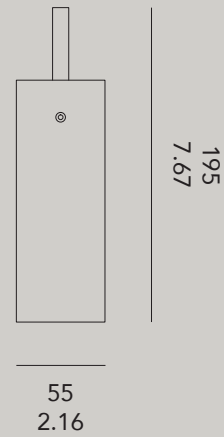

°de light ful

°de light ful is a hanging tubular light fixture with integrated LED light. With a light source on top and bottom, you can create your own atmosphere. The use of this lighting-object will give an extra dimension to your room. You can choose for a version with solid colors or for a version with dynamic colors controllable by DMX. The RGBW LEDs give you the opportunity to choose any desired color.

Design by Eden Design

**DLF55.C.D.T.B**

de light ful fixture - 100 mm

Color body	BK WH	black matt ral 9011 white matt ral 9016
Diffuser	F O10 O20 O30 O40	frosted 10° optic 20° optic 30° optic 40° optic
Top led	WW2	3000K 800 lm
Bottom led	WW2 R G B Y M C RGBW	3000K 800 lm red green blue yellow magenta cyan five channel DMX - RGBW

material: painted aluminium - weight: 350 gr / 12,3 oz - 24VDC - max 18W for WHI/CLR, max 15W for DMX version

**DLF100.C.T.B**

de light ful fixture - 100 mm - frosted diffusers

Color body	BK WH	black matt ral 9011 white matt ral 9016
Top led	WW2	3000K 800 lm
Bottom led	WW2 R G B Y M C RGBW	3000K red green blue yellow magenta cyan five channel DMX - RGBW

material: painted aluminium - weight: 450 gr / 15,9 oz - 24VDC - max. 18W for WHI/CLR, max 22W for DMX version