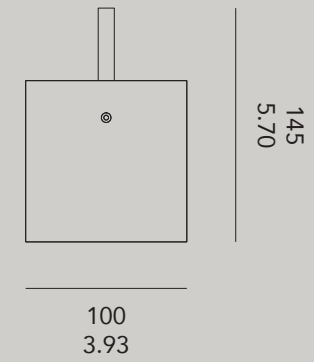

°de light ful

°de light ful is a hanging tubular light fixture with integrated LED light. With a light source on top and bottom, you can create your own atmosphere. The use of this lighting-object will give an extra dimension to your room. You can choose for a version with solid colors or for a version with dynamic colors controllable by DMX. The RGBW LEDs give you the opportunity to choose any desired color.

Design by Eden Design

**DLF55.C.D.T.B**

de light ful fixture - 100 mm

Color body	BK WH	black matt ral 9011 white matt ral 9016
Diffuser	F O10 O20 O30 O40	frosted 10° optic 20° optic 30° optic 40° optic
Top led	WW2	3000K 800 lm
Bottom led	WW2 R G B Y M C RGBW	3000K 800 lm red green blue yellow magenta cyan five channel DMX - RGBW

material: painted aluminium - weight: 350 gr / 12,3 oz - 24VDC - max 18W for WHI/CLR, max 15W for DMX version

**DLF100.C.T.B**

de light ful fixture - 100 mm - frosted diffusers

Color body	BK WH	black matt ral 9011 white matt ral 9016
Top led	WW2	3000K 800 lm
Bottom led	WW2 R G B Y M C RGBW	3000K red green blue yellow magenta cyan five channel DMX - RGBW

material: painted aluminium - weight: 450 gr / 15,9 oz - 24VDC - max. 18W for WHI/CLR, max 22W for DMX version